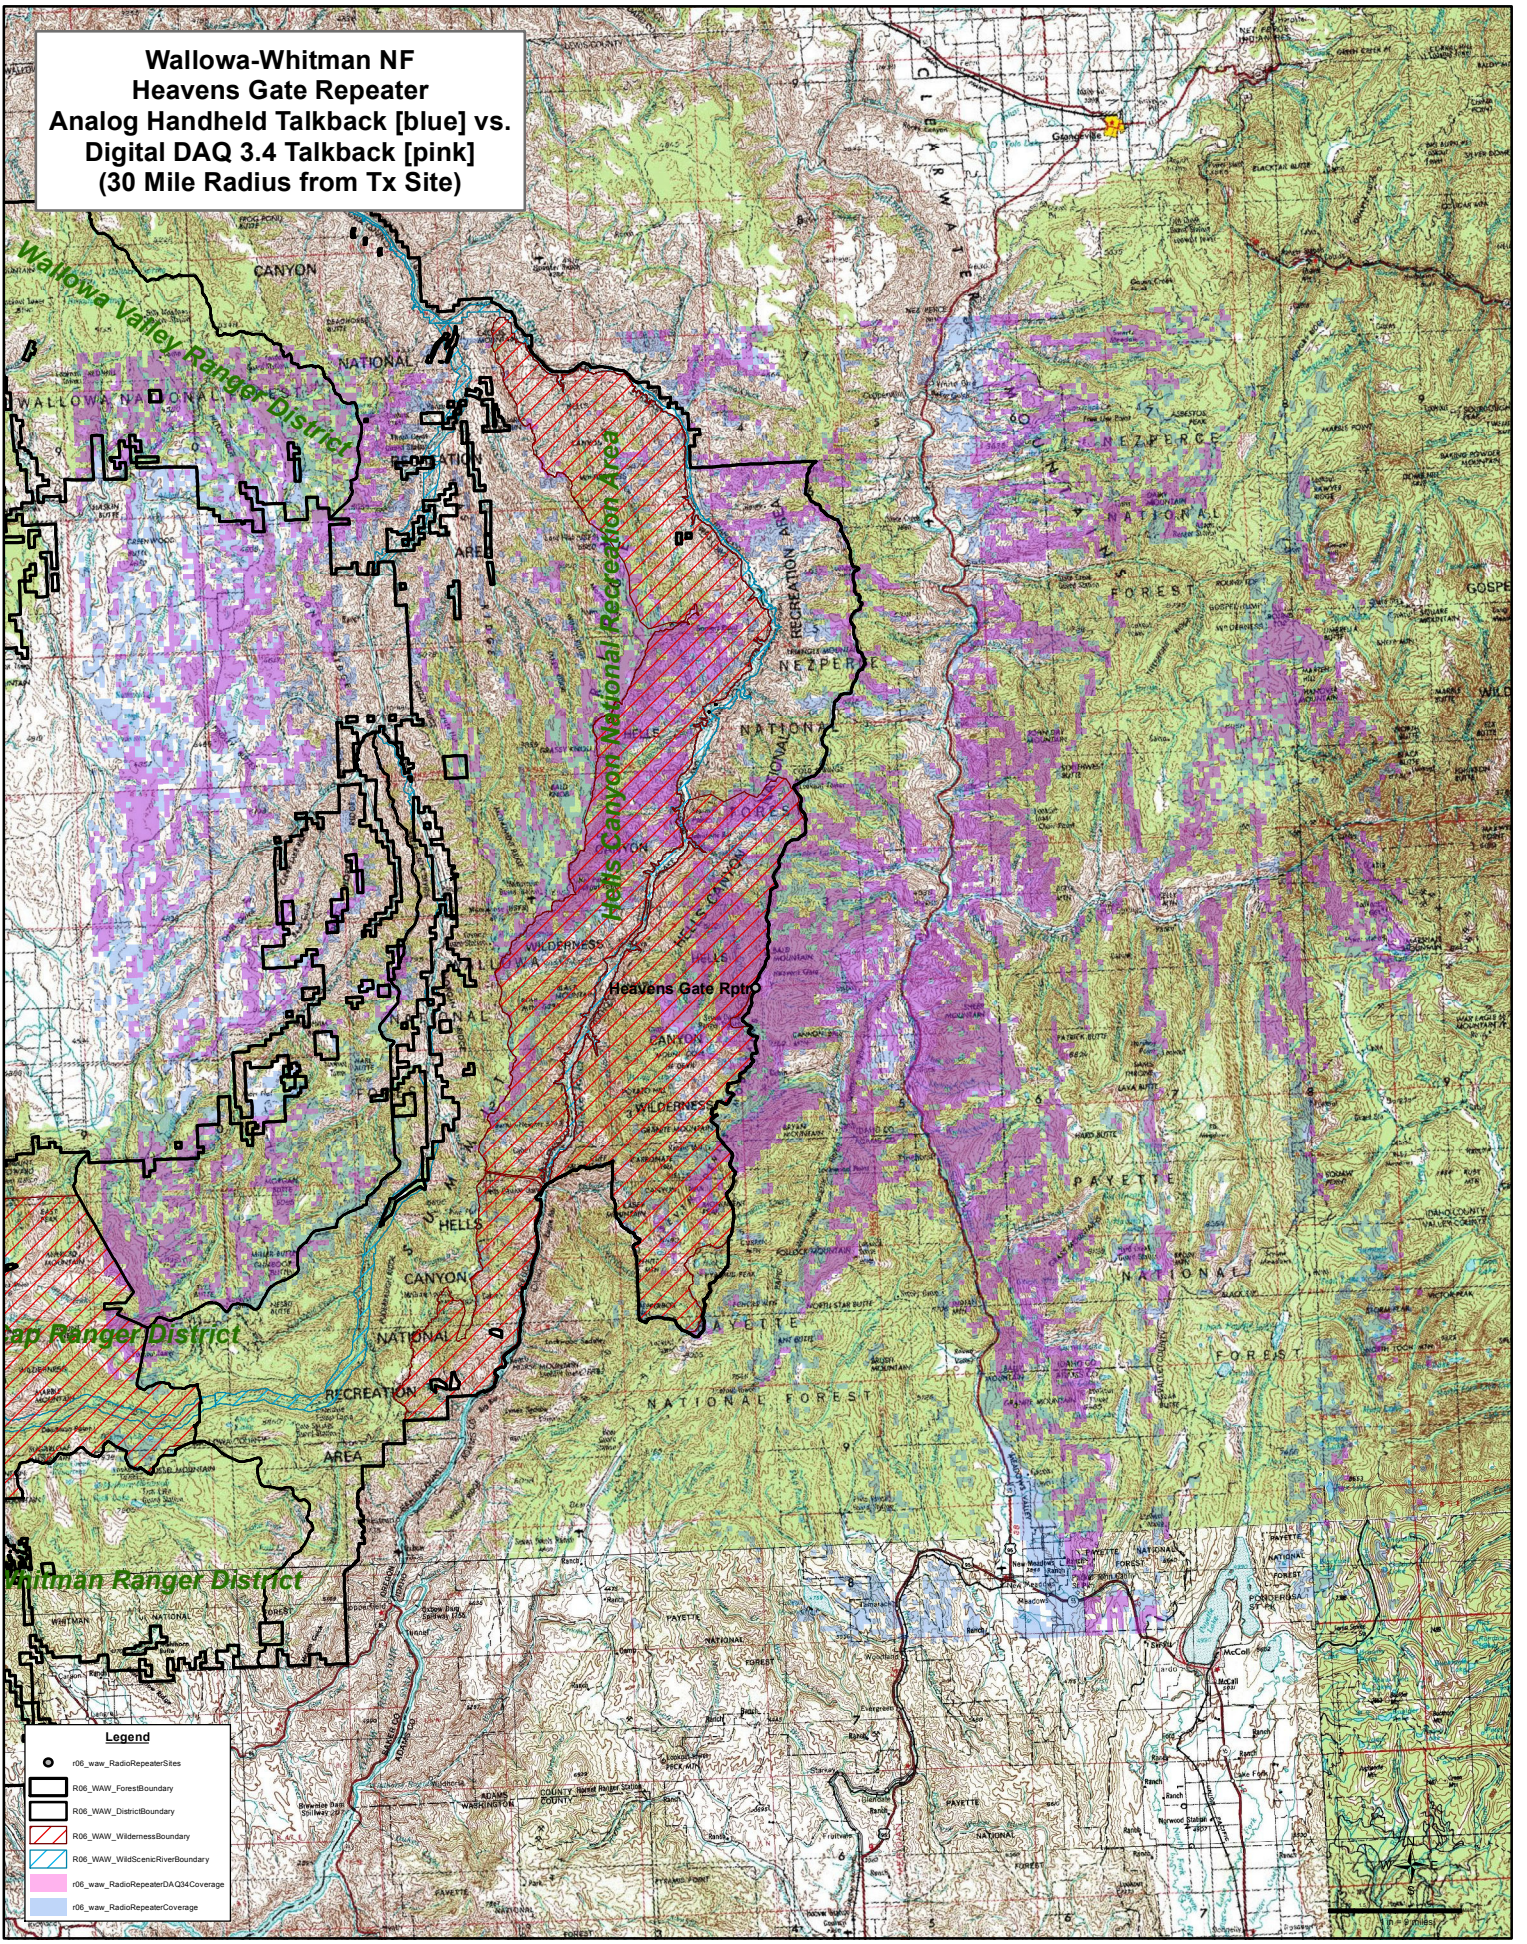

**Wallowa-Whitman NF  
Heavens Gate Repeater  
Analog Handheld Talkback [blue] vs.  
Digital DAQ 3.4 Talkback [pink]  
(30 Mile Radius from Tx Site)**

- Legend**
- r06\_waw\_RadioRepeaterSites
  - R06\_WAW\_ForestBoundary
  - R06\_WAW\_DistrictBoundary
  - R06\_WAW\_WildernessBoundary
  - R06\_WAW\_WildScenicRiverBoundary
  - r06\_waw\_RadioRepeaterDAQ34Coverage
  - r06\_waw\_RadioRepeaterCoverage